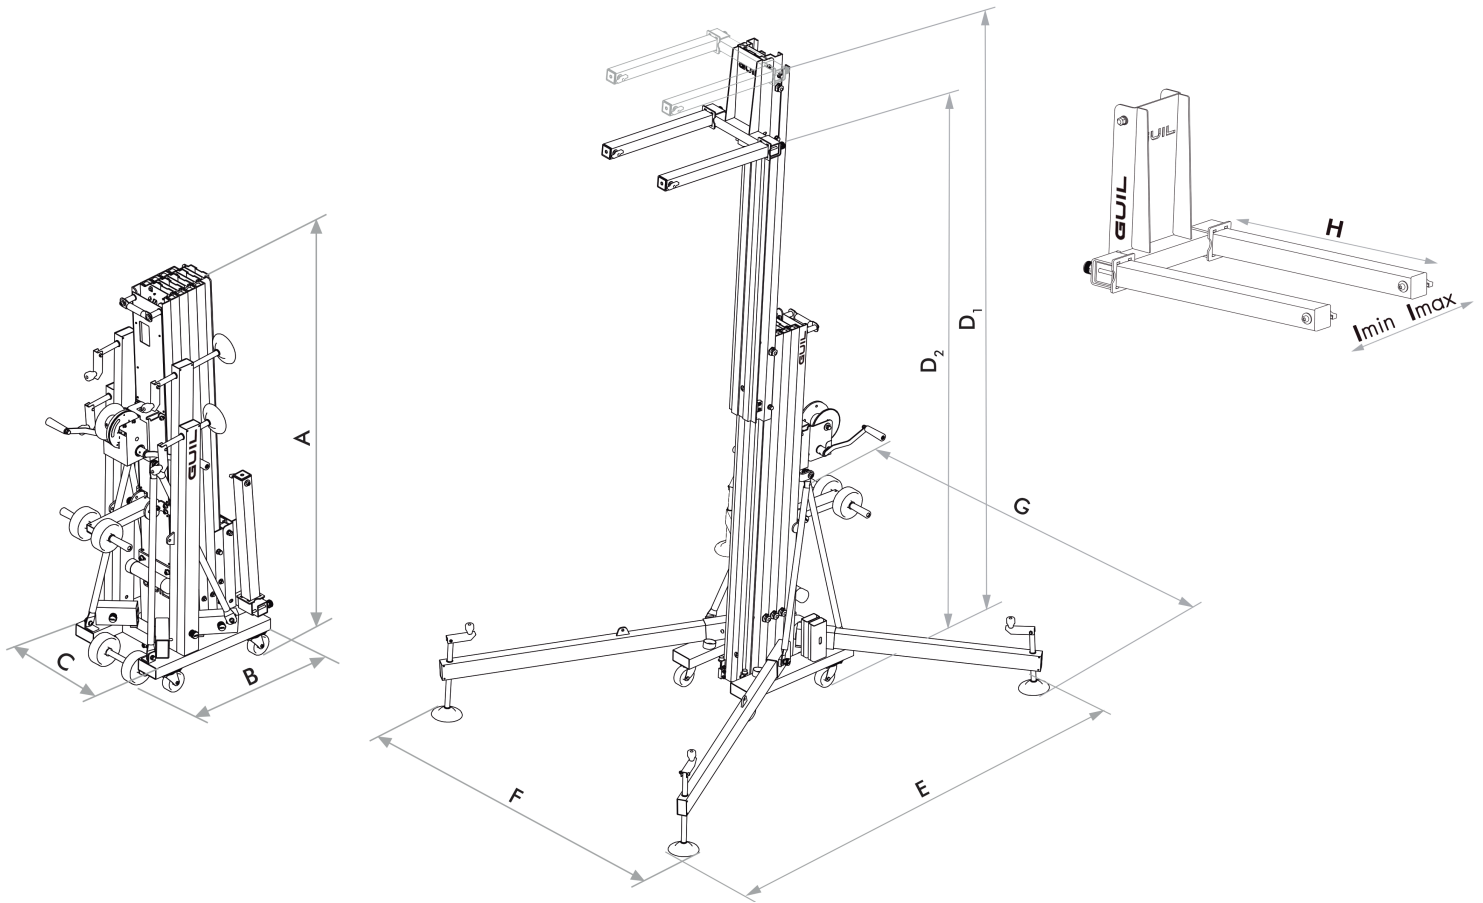

ULK		ULK 700	ULK 600	ULK 650	ULK 800	ULK 600XL	ULK 650XL	ULK 800XL	
Number of sections		3	5	4	5	5	4	5	
Maximum load		380 kg 838 lb	320 kg 705 lb	350 kg 772 lb	300 kg 661 lb	350 kg 772 lb	400 kg 882 lb	350 kg 772 lb	
Net weight		173 kg 381 lb	190 kg 419 lb	187 kg 412 lb	207 kg 456 lb	205 kg 452 lb	202 kg 445 lb	224 kg 494 lb	
STOWED									
Height	A	198 cm 6 ft 6 in	160 cm 5ft 3in	198 cm 6 ft 6 in	198 cm 6 ft 6 in	160 cm 5ft 3in	198 cm 6 ft 6 in	198 cm 6 ft 6 in	
Length	B	76 cm 2ft 6in	76 cm 2ft 6in	76 cm 2ft 6in	76 cm 2ft 6in	76 cm 2ft 6in	76 cm 2ft 6in	76 cm 2ft 6in	
Width	C	54 cm 1ft 9in	54 cm 1ft 9in	54 cm 1ft 9in	54 cm 1ft 9in	54 cm 1ft 9in	54 cm 1ft 9in	54 cm 1ft 9in	
WORKING MEASUREMENTS									
Maximum height	Forks up	D₁	500 cm 16ft 5in	600 cm 19ft 8in	650 cm 21ft 4in	800 cm 26ft 3in	600 cm 19ft 8in	650 cm 21ft 4in	800 cm 26ft 3in
	Forks down	D₂	450 cm 14ft 9in	550 cm 18ft 0.5in	600 cm 19ft 8in	750 cm 24ft 7in	550 cm 18ft 0.5in	600 cm 19ft 8in	750 cm 24ft 7in
Length	E	233.8 cm 7ft 8in	221.4 cm 7ft 3in	233.8 cm 7ft 8in	233.8 cm 7ft 8in	221.4 cm 7ft 3in	233.8 cm 7ft 8in	233.8 cm 7ft 8in	
Width - 1	F	187.6 cm 6ft 2in	173.4 cm 5ft 8in	187.6 cm 6ft 2in	187.6 cm 6ft 2in	173.4 cm 5ft 8in	187.6 cm 6ft 2in	187.6 cm 6ft 2in	
Width - 2	G	205.5 cm 6ft 9in	205.5 cm 6ft 9in	205.5 cm 6ft 9in	205.5 cm 6ft 9in	205.5 cm 6ft 9in	205.5 cm 6ft 9in	205.5 cm 6ft 9in	
FORKS									
Length	H	66 cm 2ft 2in	66 cm 2ft 2in	66 cm 2ft 2in	66 cm 2ft 2in	66 cm 2ft 2in	66 cm 2ft 2in	66 cm 2ft 2in	
Maximum width	I_{max}	46.5 cm 1ft 6in	46.5 cm 1ft 6in	46.5 cm 1ft 6in	46.5 cm 1ft 6in	46.5 cm 1ft 6in	46.5 cm 1ft 6in	46.5 cm 1ft 6in	
Minimum width	I_{min}	33 cm 1ft 1in	33 cm 1ft 1in	33 cm 1ft 1in	33 cm 1ft 1in	35 cm 1ft 2in	35 cm 1ft 2in	35 cm 1ft 2in