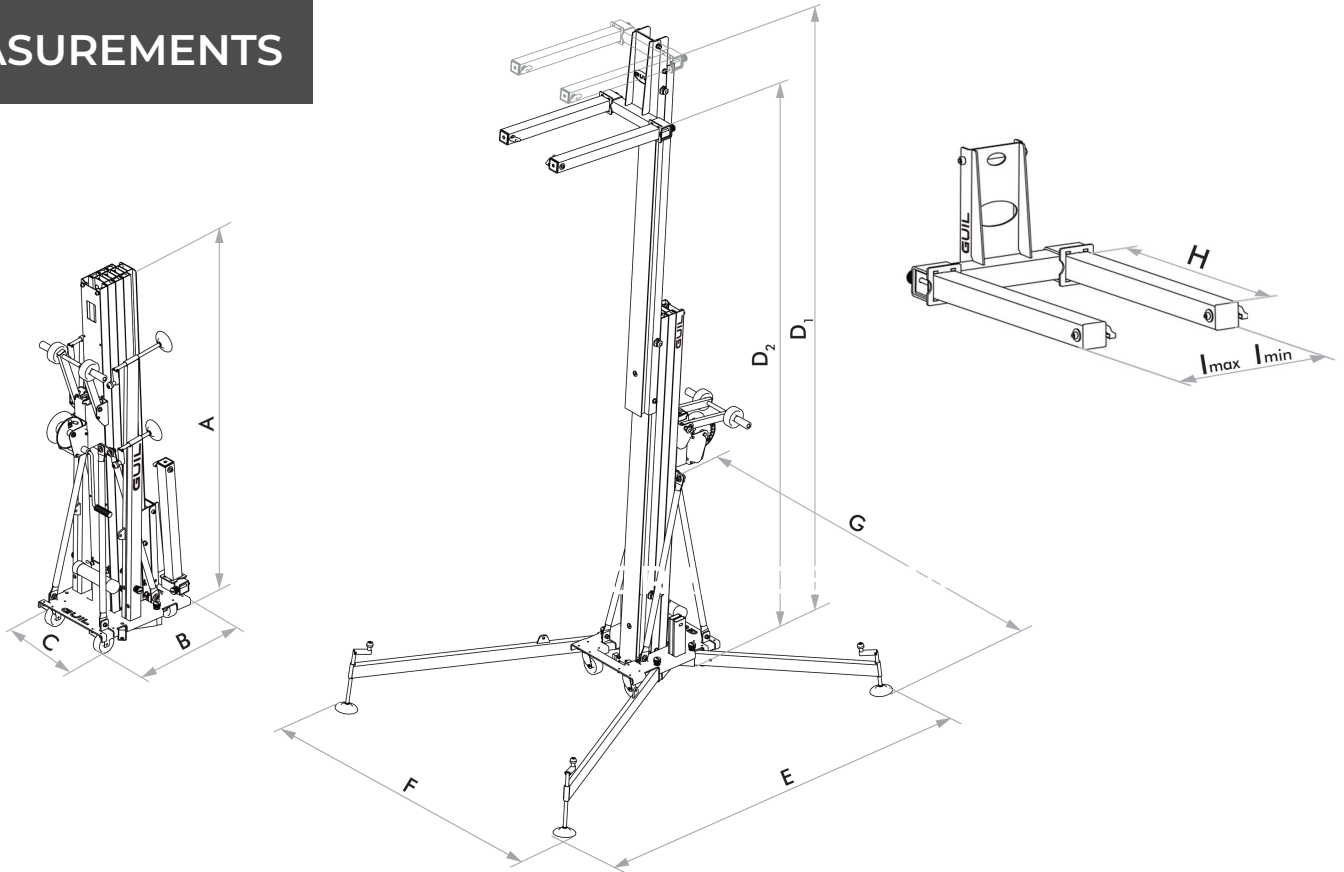

MEASUREMENTS

ULK		ULK 400	ULK 400 PLUS	ULK 500	ULK 500 PLUS	
Number of sections		4	3	5	4	
Maximum load		250 kg 551 lb	250 kg 551 lb	220 kg 485 lb	230 kg 507 lb	
Net weight		110 kg 243 lb	110 kg 243 lb	117 kg 258 lb	121 kg 267 lb	
STOWED						
Height	A	168 cm 5 ft 6 in	198 cm 6 ft 6 in	168 cm 5 ft 6 in	198 cm 6 ft 6 in	
Length	B	57 cm 1ft 10in	57 cm 1ft 10in	57 cm 1ft 10in	57 cm 1ft 10in	
Width	C	46 cm 1ft 6in	46 cm 1ft 6in	46 cm 1ft 6in	46 cm 1ft 6in	
WORKING MEASUREMENTS						
Maximum height	Forks up	D₁	515 cm 16 ft 11 in	500 cm 16 ft 5 in	630 cm 20 ft 8 in	650 cm 21 ft 4 in
	Forks down	D₂	490 cm 16ft 0.9in	460 cm 15ft 1in	605 cm 19ft 10in	610 cm 20ft 0.2in
Length		E	209.3 cm 6ft 10in	209.3 cm 6ft 10in	209.3 cm 6ft 10in	209.3 cm 6ft 10in
Width - 1		F	170.9 cm 5ft 7in	170.9 cm 5ft 7in	170.9 cm 5ft 7in	170.9 cm 5ft 7in
Width - 2		G	188.6 cm 6ft 2in	188.6 cm 6ft 2in	188.6 cm 6ft 2in	188.6 cm 6ft 2in
FORKS						
Length		H	66 cm 2ft 2in	66 cm 2ft 2in	66 cm 2ft 2in	66 cm 2ft 2in
Maximum width		I_{max}	42.5 cm 1ft 5in	42.5 cm 1ft 5in	42.5 cm 1ft 5in	42.5 cm 1ft 5in
Minimum width		I_{min}	30 cm 12in	30 cm 12in	30 cm 12in	30 cm 12in